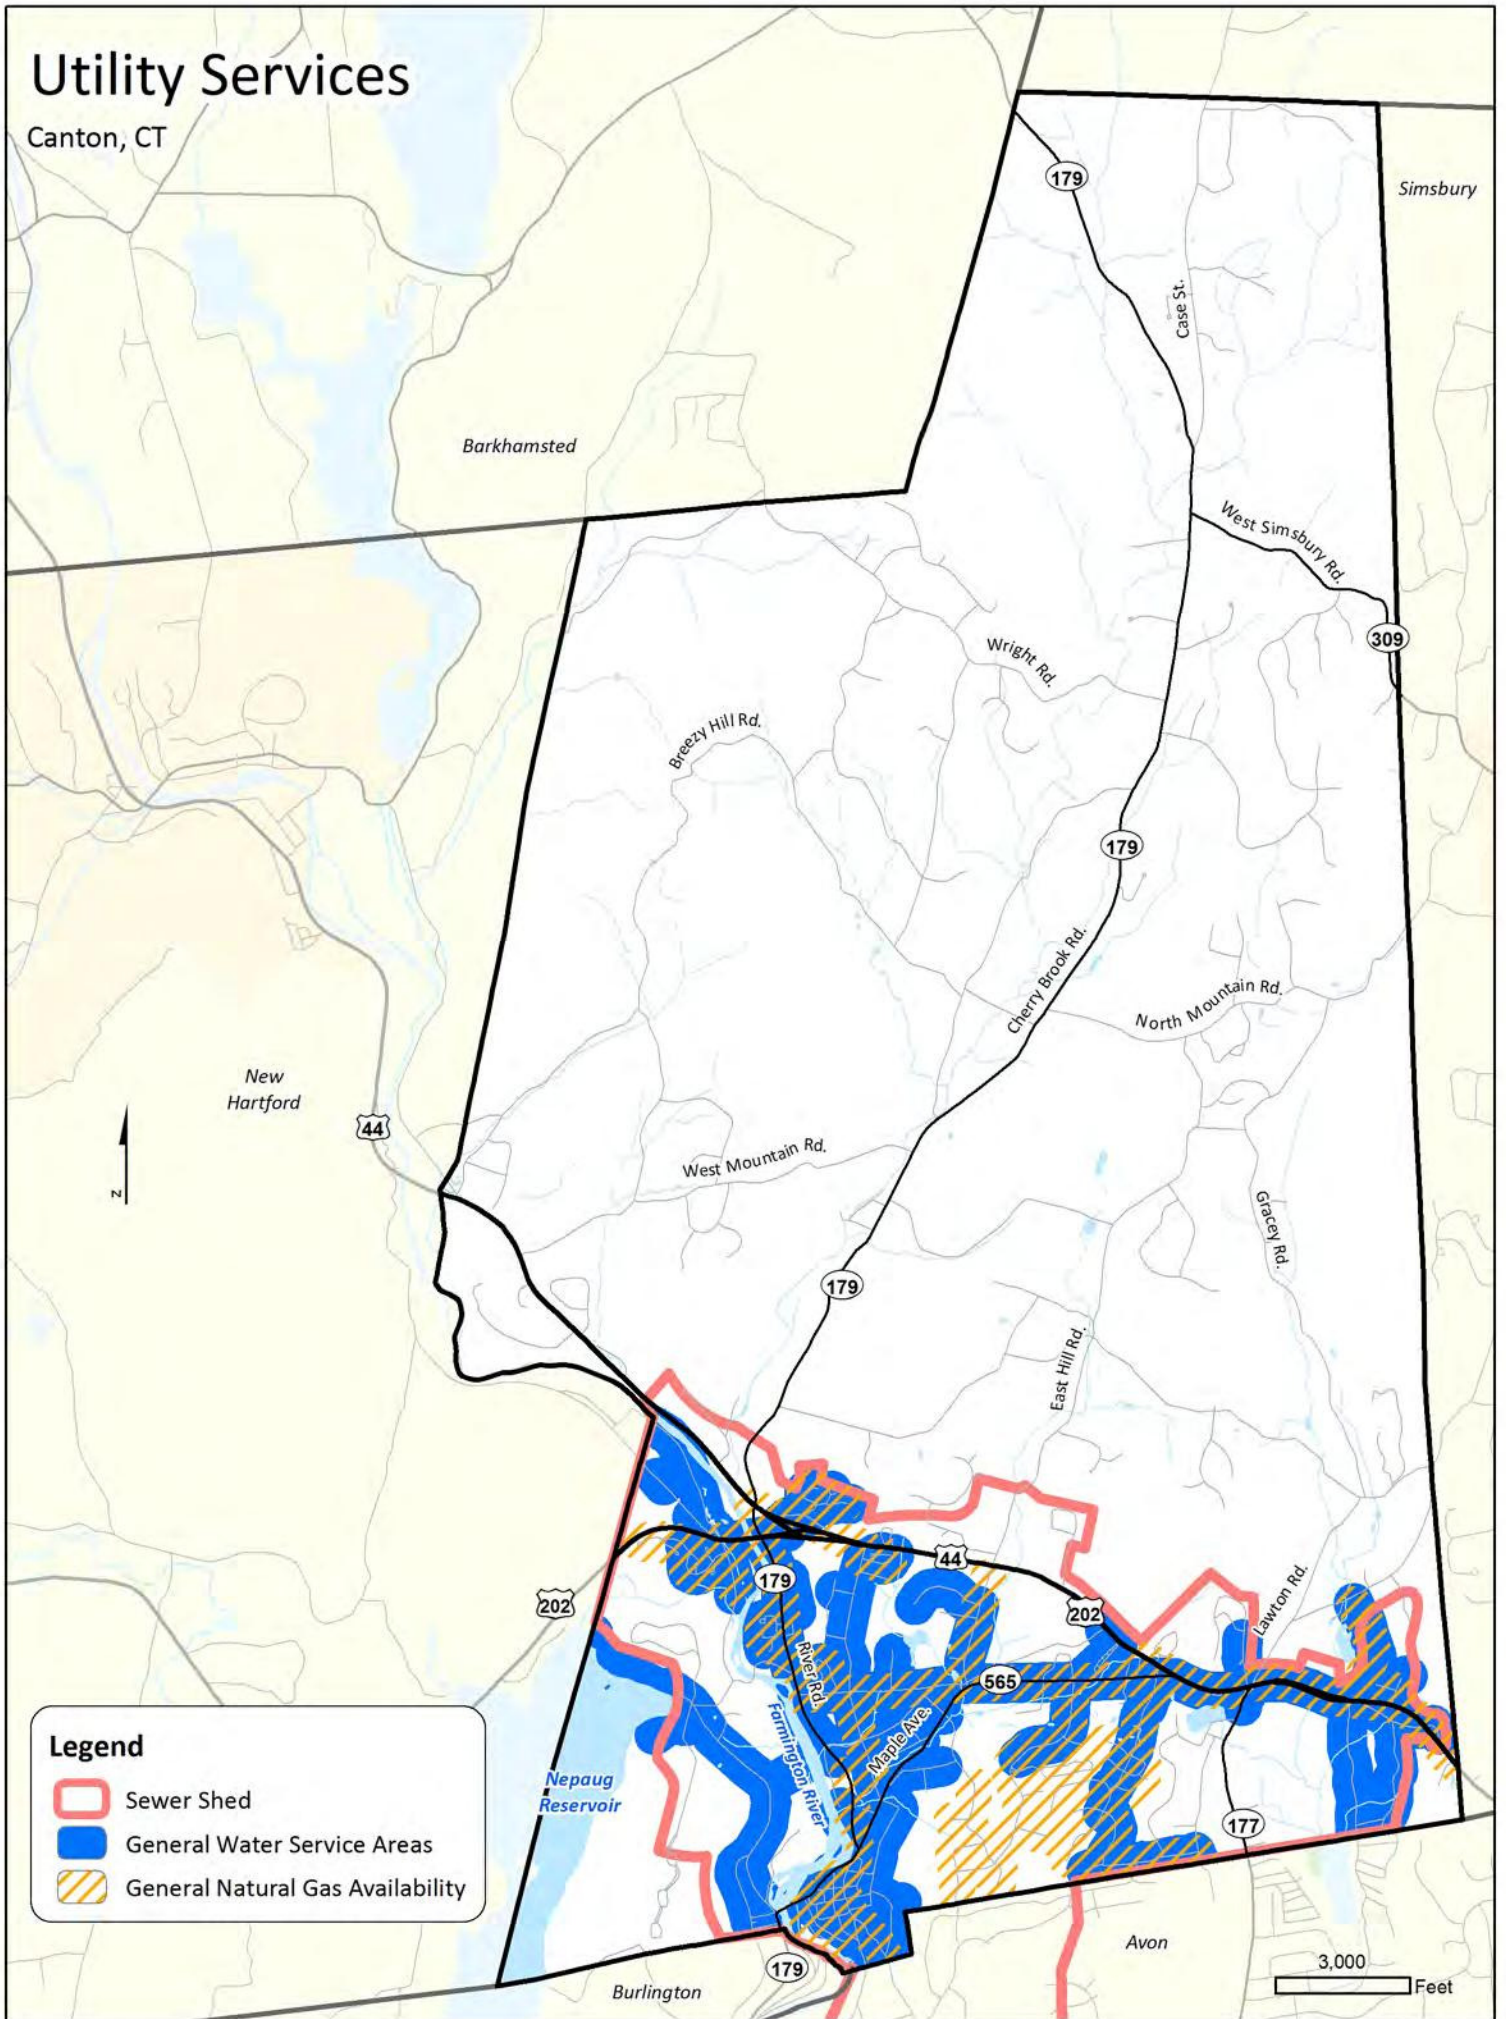

Utility Services

Canton, CT

Legend

-  Sewer Shed
-  General Water Service Areas
-  General Natural Gas Availability