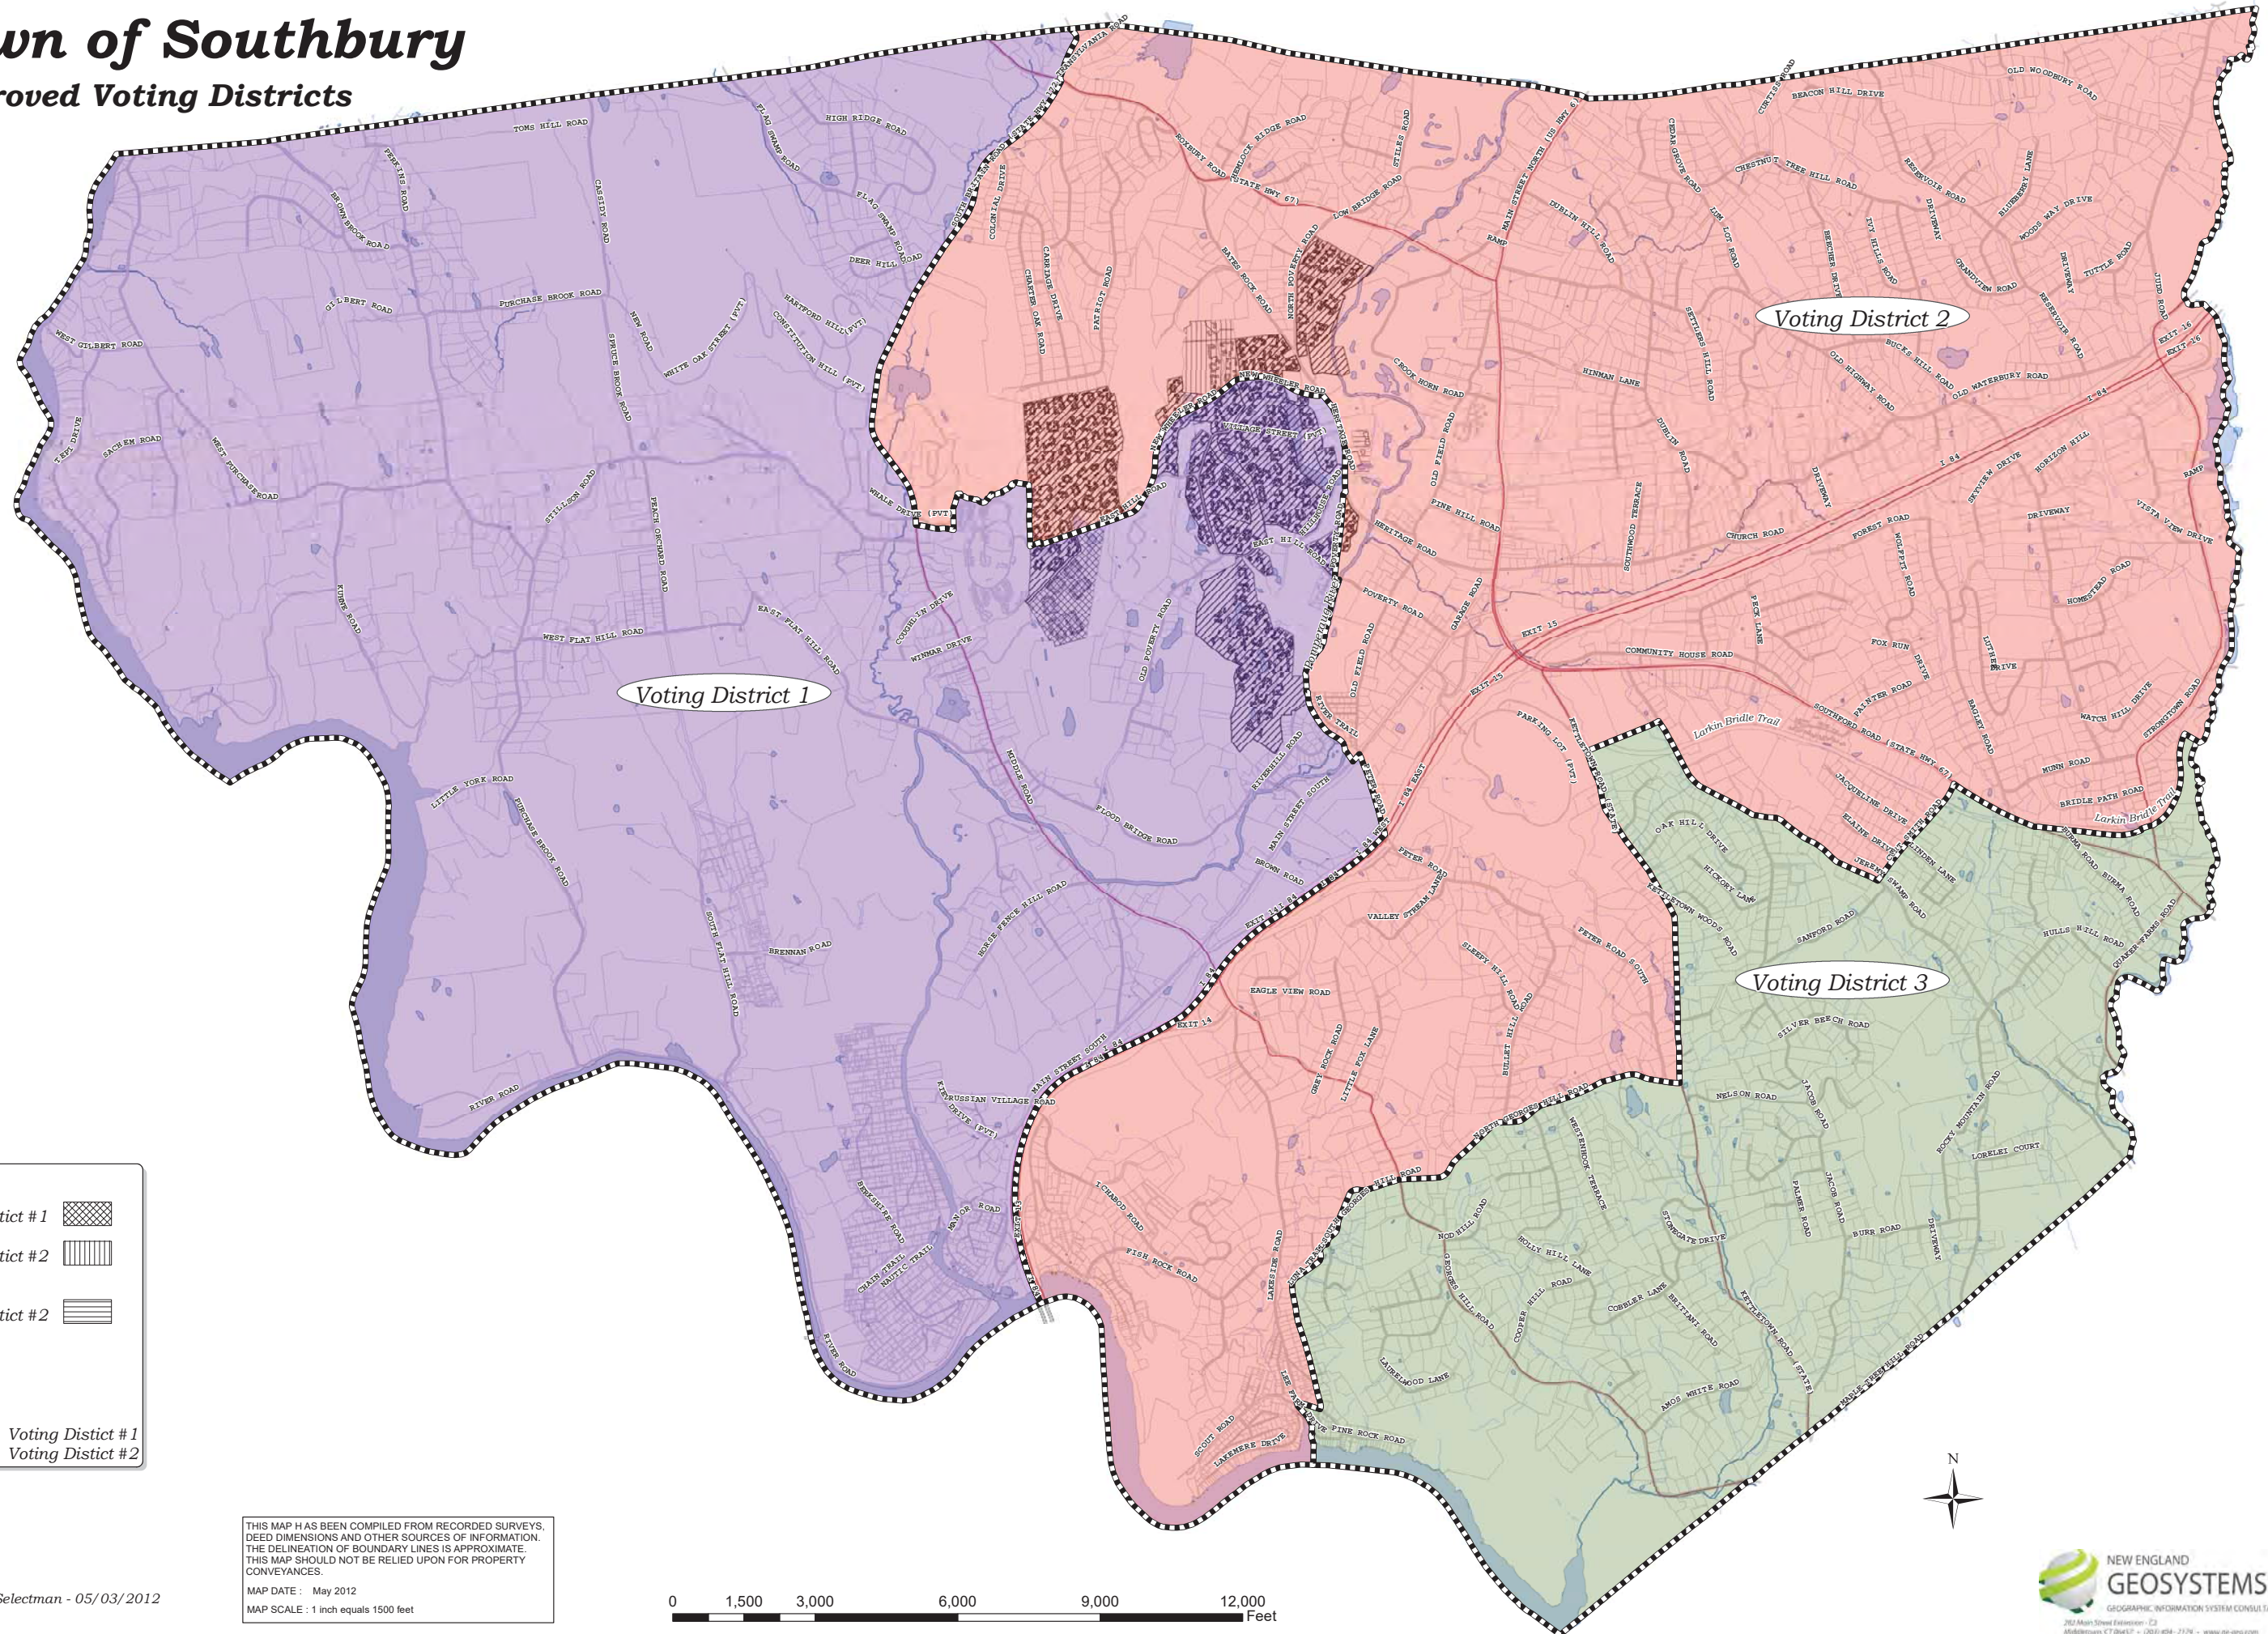

Town of Southbury

Approved Voting Districts

NOTES:

Heritage Crest: Voting Distict # 1

Heritage Circle: Voting Distict # 2

The Courtyard at Heritage Green: Voting Distict # 2

Heritage Village

Condos 1,7-11b, 14, 18-24: Voting Distict # 1

Condos 2-6, 12-13, 15-17: Voting Distict # 2

THIS MAP HAS BEEN COMPILED FROM RECORDED SURVEYS, DEED DIMENSIONS AND OTHER SOURCES OF INFORMATION. THE DELINEATION OF BOUNDARY LINES IS APPROXIMATE. THIS MAP SHOULD NOT BE RELIED UPON FOR PROPERTY CONVEYANCES.

MAP DATE : May 2012
MAP SCALE : 1 inch equals 1500 feet

Approved by Southbury Board of Selectman - 05/03/2012